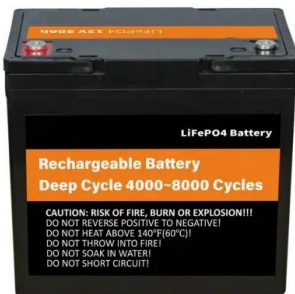

The Real Sand Pebbles: Part II

Here is the USS Villalobos toward the end of her career on the Yangtze. Ironically, it was supposedly tales from the Villalobos pre -WWI days that inspired Richard McKenna to write the ...

US Campaign Medals That Are Traceable By Number

No medal rolls currently exist for the USMC Expeditionary, 2nd Nicaraguan and Yangtze. All of the Army campaign medal rosters were published by Gleim's Planchet Press. All but the Civil ...

Yangtze Patrol, USS Luzon, USS Panay, Soochow Creek, Yangtze ...

My Yangtze is a period replacement with no number but engraved with Outler's name, USS Luzon and the date. I have two scrapbooks and Outler's Yangtze Patrol book plus his navy ...