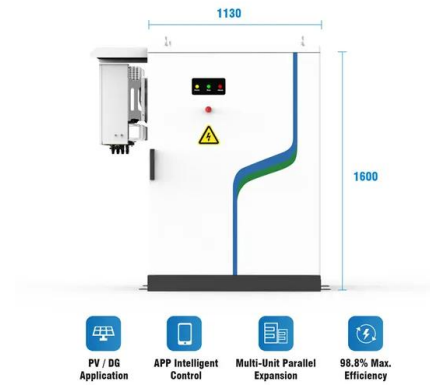

control_control_____

,control,control,control,control,control,control?

Contact Us

For catalog requests, pricing, or partnerships, please visit:
<https://crossworldtours.co.za>