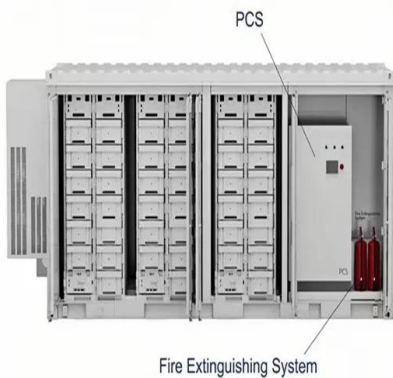

West Seattle Blog... , VIDEO: One less station? Two less, for now?

The biggest potential changes: "Phasing" West Seattle light rail - build between SODO and Delridge first, extend to The Junction sometime later - or dropping the Avalon station entirely.