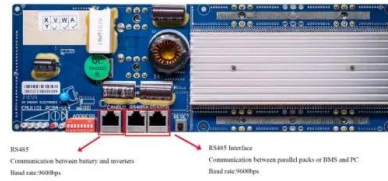

Top 10 things to do in Wellington , 100% Pure New Zealand

Labelled the world's 'coolest little capital' by Lonely Planet, Wellington is renowned for its vibrant creative culture. Here are the city's top 10 must-dos.

Wellington

Wellington takes its name from Arthur Wellesley, the first Duke of Wellington and victor of the Battle of Waterloo (1815): his title comes from the town of Wellington in the English county of Somerset.

Visit Wellington - WellingtonNZ

Discover iconic landmarks, learn about the city, and explore founding civic moments that have defined New Zealand's history with this free self-guided tour. One of the city's most iconic experiences, ...

- **LiFePO₄ Battery, safety**
- **Wide temperature: -20~55°C**
- **Modular design, easy to expand**
- **Wall-Mounted&Floor-Mounted**
- **Intelligent BMS**
- **Cycle Life:> 6000**
- **Warranty:10 years**

Contact Us

For catalog requests, pricing, or partnerships, please visit:
<https://crossworldtours.co.za>