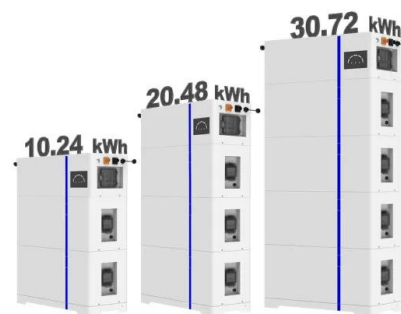

ESS

Hot weather puts strain on hydro system; Power use, lightning cause

LONDON - Today is the fourth the UK has entered with not a watt of electricity generated by coal. It's the longest such streak since the 1880s and comes only days after the last modern era record of 55 ...

Seattle's Best Places for Hot Pot

Whether you're a local or a visitor, exploring Seattle's hot pot scene is a must. In this blog post, we'll delve into the best places for hot pot in Seattle, offering you a guide to savoring this ...