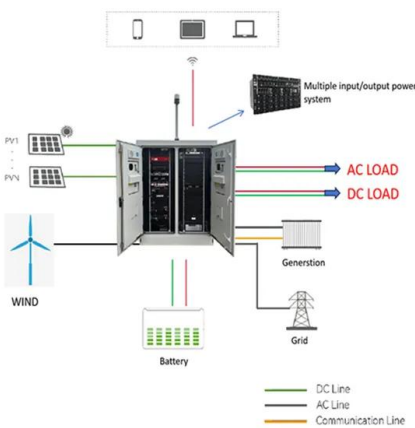

Us household solar container field

Us household solar container field

The United States: Map and States

The United States of America is composed of 50 states. The country has 48 contiguous states, which are located in the mainland and are connected to each other, and two non-contiguous states, Alaska ...

What is GPT and how does it work? , Google Cloud

GPT, or a generative pre-trained transformer, is a type of large language model (LLM) that utilizes deep learning to produce human-like text. Neural networks are trained on massive datasets

Generative pre-trained transformer

Original GPT model A generative pre-trained transformer (GPT) is a type of large language model (LLM) [1][2][3] that is widely used in generative AI chatbots. [4][5] GPTs are based on a deep learning ...