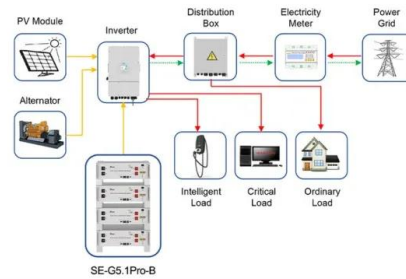

By Authority Of

In accordance with the Provisions concerning Reports on Incidents Involving Harmful Substances (Protocol I to MAR POL 73/78), incidents involving losses of such substances from ships must be ...

Application scenarios of energy storage battery products