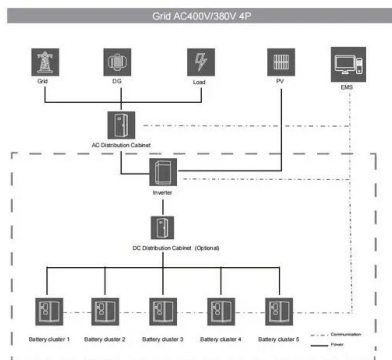

Tesla Investors Club: $TSLA News & Discussions

With reference to the statistics published by China Passenger Car Association, Tesla had recorded 39,881 domestic deliveries in January 2024 and 30,141 domestic deliveries in February 2024 ...