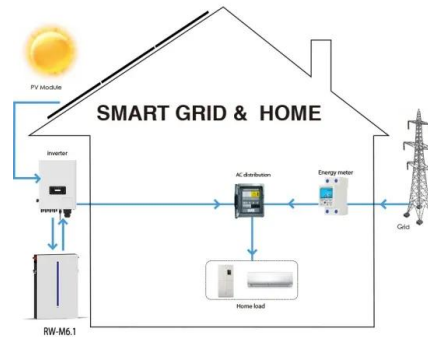

(Cornell University)(),?· ...