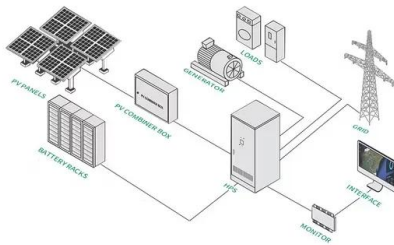

Solar + Battery Powered Shipping Container Tour ,Off Grid Tiny Home

Mike with RPS introduces you the product, the Instant Off-Grid Container, an all-in-one solar off-grid unit with a battery bank that can serve as a tiny home, office, hunting cabin and tack room.