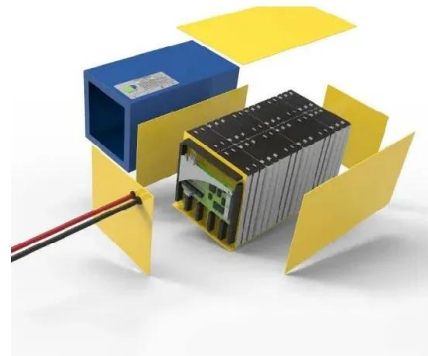

Facilities Planning , New York State Education Department

The Office of Facilities Planning (OFP), on behalf of the Commissioner, is the code enforcement authority for public schools, BOCES, and charter schools that were chartered after July 31, 2010.