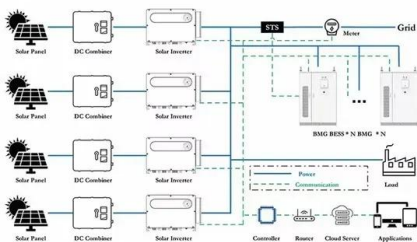

10 Pneumatic Schematic Examples for Easy ...

Pneumatics is a branch of engineering that utilizes compressed air or gas to control the movement of mechanical components. It is widely used in various industries ...

Help Schematic Problem

1 - Load the Schematic: In-game, execute the command //schem load "filename" to load your schematic. 2 - Paste the Schematic: Stand at the location where you want the schematic to ...

McBuild

Downloading .schematic files Building categories: ?Modern ? Castles ? Medieval ? Transport ? Ships ? Skywars ? Redstone ? Others Free! How to use Pack your map directory into the ...

[BuilderGPT] Generate minecraft building in 30 seconds with the ...

The generated schematic is then given to gpt-4-vision-preview along with the optimized requirements to generate a json containing the content of the structure, for example:

Introducing SchemConvert: A lightweight tool to convert between