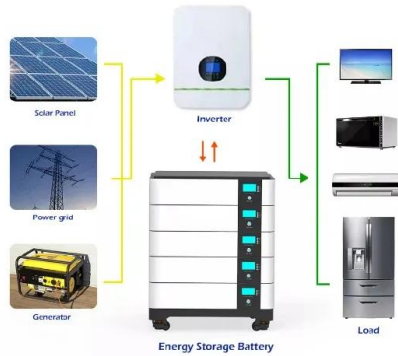

Sao tome and principe solar container initial enterprise fee