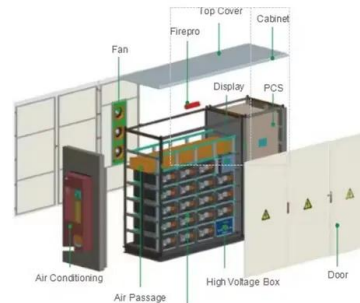

Périphérique USB inconnu (Lien dans Mode de conformité)

Bonjour à tous, Depuis quelques temps je constate l'apparition dans le gestionnaire de périphériques et dans périphériques et imprimantes d'un périphérique inconnu dont la présence inexplicquée