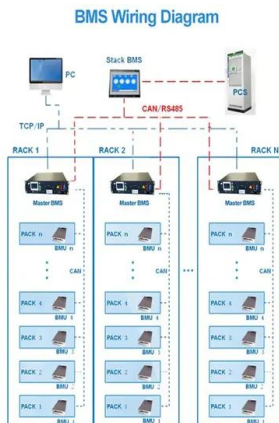

No Port Settings Tab in Windows Vista

No Port Settings Tab in Windows Vista I have a Belkin 5FU103 USB to serial adaptor to connect my sewing machine to the computer. The sewing machine works on com ports 1 through 4. My

Belkin ...

Bluetooth SPP com port 'access is denied' when try to connect to the

Hi, I have a bluetooth device (a blimp that receives flight commands through bluetooth). I am able to connect to the blimp and pair it. But when I try to connect to the outgoing port ('SPP') it gives

Display Port

Display Port - Bip démarrage Bonjour, J'ai deux écrans habituellement en HDMI sur la carte graphique de mon ordinateur fixe. J'ai changé ce mode de branchement pour du display port ...

WHEA-Logger (Event 17) ?? Kernel-Power (Event 41)? ...