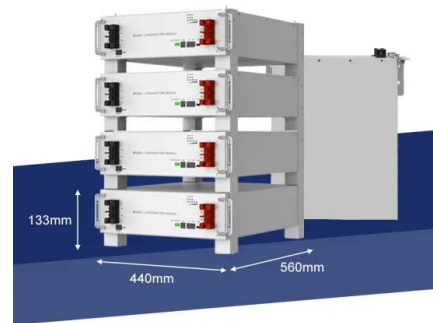

Port 995 in 993 ändern

Port: 25 (oder 587, wenn 25 blockiert ist)
Authentifizierung: Ja Verschlüsselte Verbindung:
TLS Benutzername: Ihre E-Mail-Adresse
Kennwort: Ihr Kennwort Mehr dazu finden Sie in dem ...