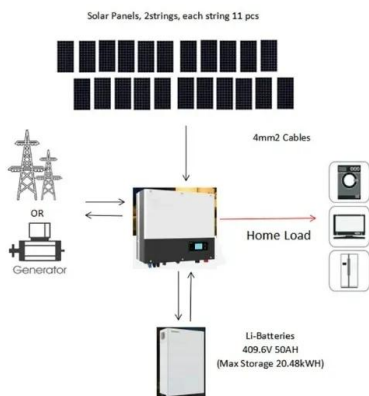

Word of the Day: Alchemy , Merriam-Webster

Build your vocabulary: get a new word every day from Merriam-Webster dictionary. Learn the meaning, history, and fun facts about Alchemy. Also available as podcast, newsletter, and on the ...

Contact Us

For catalog requests, pricing, or partnerships, please visit:
<https://crossworldtours.co.za>