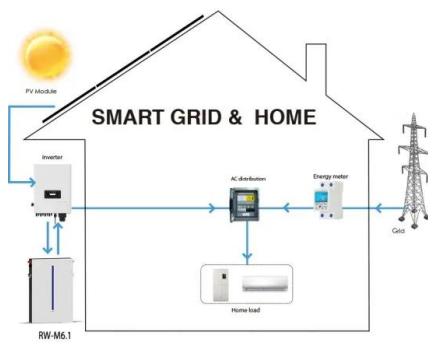

machine company in presa ...

Hotels in Luxembourg

Are you looking for a place to stay in Luxembourg? Choose from a multitude of offers to meet your personal tastes and expectations - from a cosy room in a small, family-run hotel to a palatial suite in ...

Welding Safety Guide and Machine Maintenance Tips for All Welders

Learn essential welding safety procedures, personal protective equipment tips, and expert maintenance guides to keep your welding machine running safely and efficiently. Stay ...

Map with places of interest

Castles Submit Castles Grand Tour du Luxembourg Grand Tour de Luxembourg Submit Grand Tour du Luxembourg Sport Water sports Swimming pools & Wellness Adventure & Climbing Submit