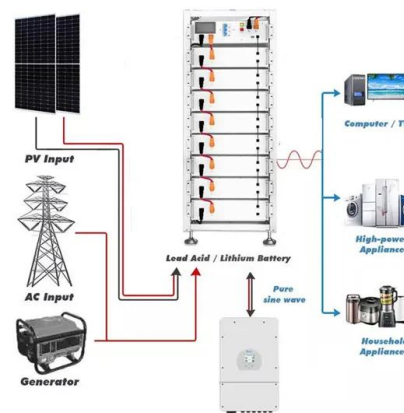

Klein Tools 29250 Portable Solar Panel for KTB1000/KTB500, 60W

Buy the Klein Tools 29250 Portable Foldable Solar Panel for KTB1000/KTB500 Power Stations, 60W for only $199.99 USD at the Test Equipment Depot. FREE Shipping on orders over $75! Shop our ...