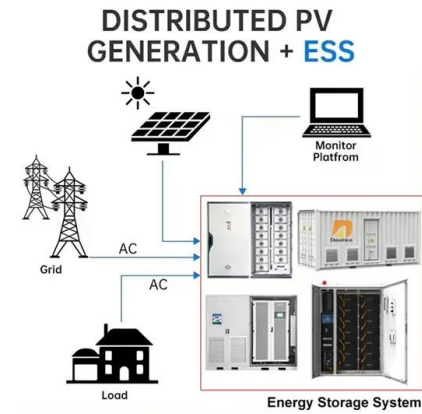

12.8V 200Ah

Solar trailer , Mobile PV farm , Power-MOVEit.tech

Solar trailer mobile PV system Electricity wherever you need it. A solar trailer is an eco-friendly and mobile solution that allows you to power various devices using ...

from the wizard ...

Why a Mobile Solar Container Is a Smart Investment

What Is a Mobile Solar Container? A mobile solar container is a prefabricated, all-in-one solar power station built inside a shipping container. These units are equipped with: High-efficiency ...

Solar

Parallel (Parallel operation up to 6 Unit (only with battery connected))

AC input wires

AC output wires

Container Energy Storage Battery Power Stations: The Future of ...

That's exactly what container energy storage battery power stations are achieving today. These modular systems are revolutionizing how we store and distribute renewable energy, offering ...