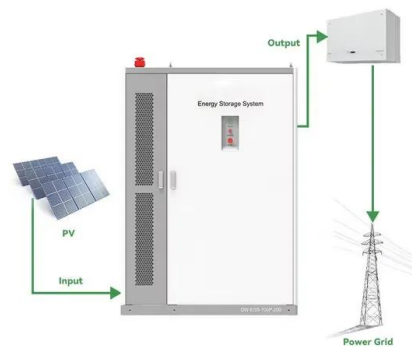

Mobile Fuel Stations

Mobile Fuel Stations Adaptability to local conditions, easy installation, automatic operation, high degree of safety and reliability... These are the advantages offered to the customers by our sophisticated ...