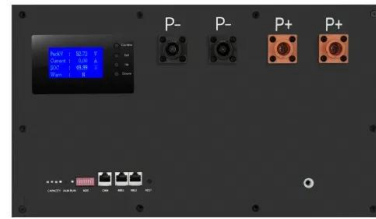

respectively.