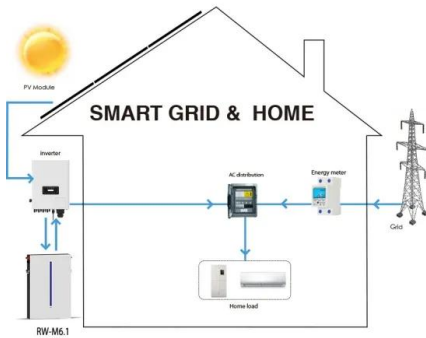

Home solar container engineer factory operation information

HBO Max , Find the HBO Max subscription plan that's right for you.

If you're traveling, wait until you return home to change your subscription plan. If you still can't change your plan, find out who your subscription is billed through and contact them for help.

HBO Max , With the Extra Member Add-On, you can share your HBO ...

Choose Get Add-Ons. This option is only available if your base subscription is billed through WarnerMedia. You'll be billed each month until you remove the add-on or cancel your base plan. If ...