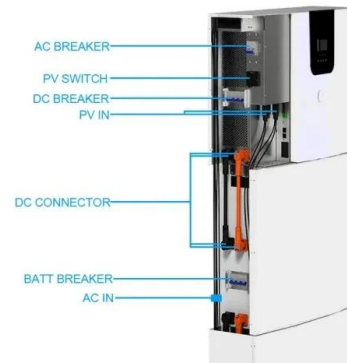

HIGH definition and meaning , Collins English Dictionary

If something is high, it is a long way above the ground, above sea level, or above a person or thing. I looked down from the high window. The bridge was high, jacked up on wooden piers. The sun was ...