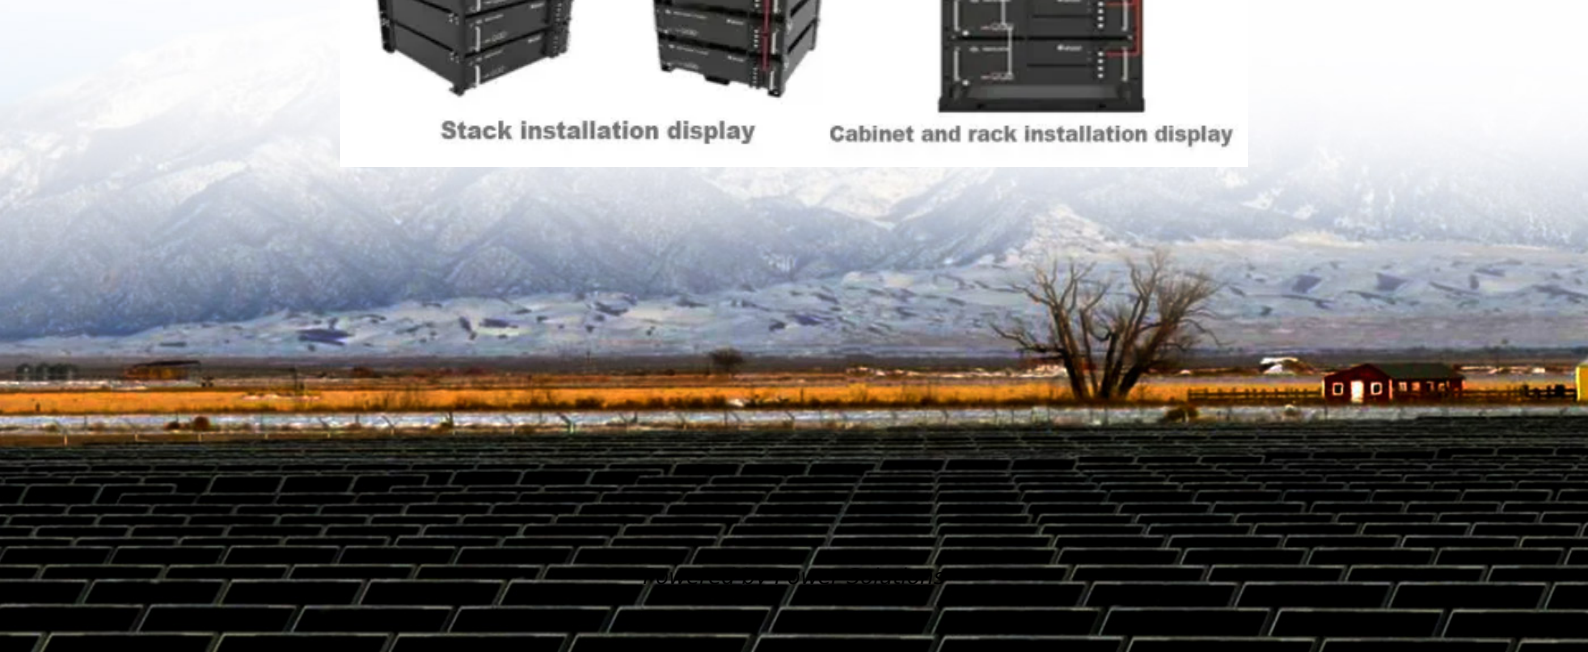

High-voltage direct-mounted large-capacity battery solar container

High-voltage direct-mounted large-capacity battery solar container

High Schools

The Green Bay Area Public School District does not discriminate against a person's sex, race, religion, national origin, ancestry, creed, pregnancy, marital or parental status, sexual orientation or physical, ...

How to Design a Reliable Solar Power Off Grid System for Long-Term ...

For example, Huijue's wall-mounted energy storage battery/portable power supply uses LiFePO4, which is more suitable for long-term off-

The containerized battery system has become a key component of contemporary energy storage solutions as the need for renewable energy sources increases. This system is essential for ...

Instant Off-Grid(TM) Shipping Containers with Solar and ...

Our 20 and 40 foot shipping containers are outfitted with roof mounted solar power on the outside, and on the inside, a rugged inverter with power ready battery bank.

Battery Storage Solutions - Cooli Efficient Large-Scale BESS & Solar