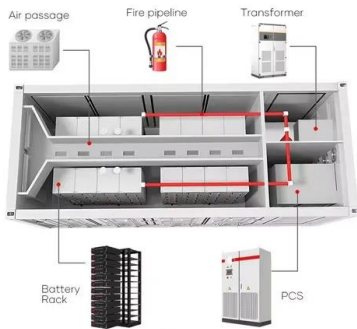

Gpt solar container relationship

Gpt solar container relationship

gpt-engineer

gpt-engineer installs the binary 'bench', which gives you a simple interface for benchmarking your own agent implementations against popular public datasets. The easiest way to get started with ...