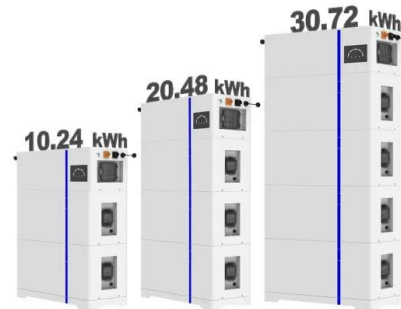

To provide support, maintenance, and sourcing services to high-tech industries in the Philippines such as Hitachi Global Storage Technologies, thw HICAP Division, Philippines ("Hitachi"), relating to the ...

ESS