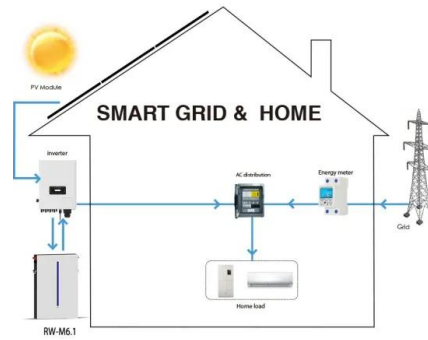

, & ...

Spectator Sports

Spectator Sports Not many cities can claim to have hosted an Olympics, five World Series, and two Super Bowls, but Atlanta has done it all since 1991--and that's just the start. Major League ...

, & ...