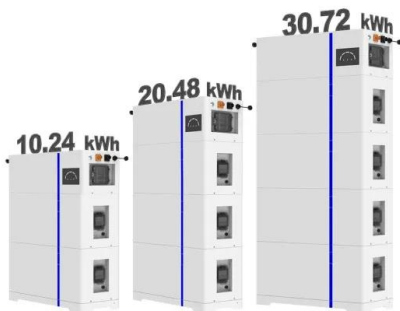

Disassembly of the shell of outdoor mobile solar container power su

????

„?? „.....

Home Improvement & Renovation Community , Bunnings Workshop

Bunnings Workshop is an online community for sharing D.I.Y. and gardening advice and inspiration. Ask your questions, chat about renovating and share your projects today.

ESS

MyLowe's Rewards Card Account

Sign in now to pay your bill and manage your account. Get a decision in seconds with no impact to your credit bureau score. Ready to Apply? Get started here. CREDIT FINANCING PROMOTION ...

:8

,? , "" ,?