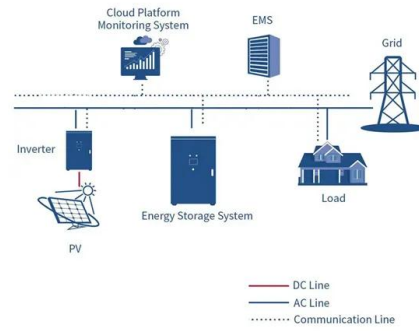

General Guan Statue Placement: Feng Shui Guide for Wealth

In traditional feng shui philosophy, General Guan statues are considered powerful protective elements. Their commanding presence helps block negative energy from entering your ...