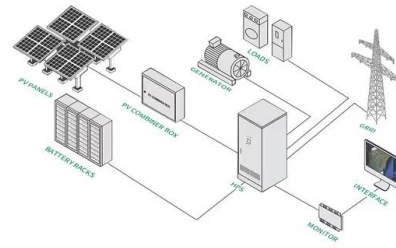

Botswana , Capital, Population, People, Currency, & Language

A geographical and historical treatment of Botswana, including maps and statistics as well as a survey of its people, economy, and government.

About Botswana , All you need to know about Botswana

Read practical information about Botswana covering geography, history, population, economy, language, and the political landscape before you embark on your journey. This comprehensive info ...

History of Botswana

The history of Botswana encompasses the region's ancient and tribal history, its colonisation as the Bechuanaland Protectorate, and the present-day Republic of Botswana. The first modern humans to ...