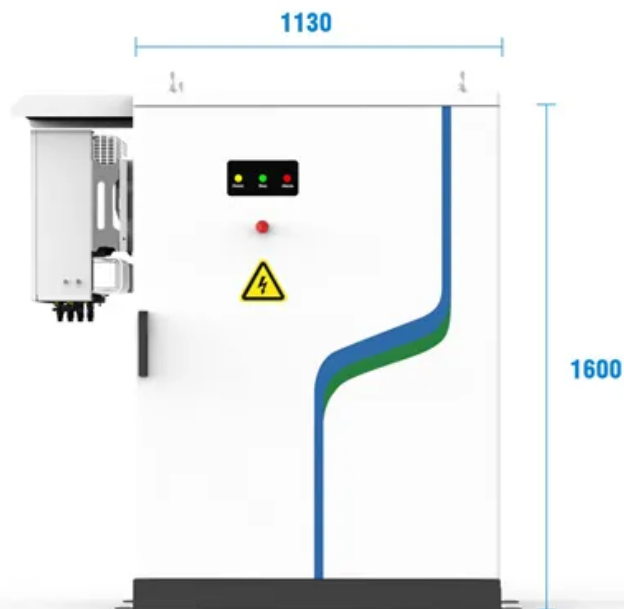

300510 office building commercial park solar container

**PV / DG
Application**

**APP Intelligent
Control**

**Multi-Unit Parallel
Expansion**

**98.8% Max.
Efficiency**

300510 office building commercial park solar container