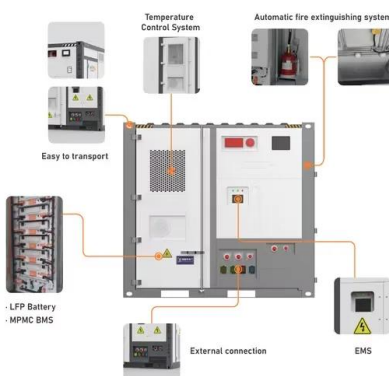

Dakotas Annual Conference of The United Methodist Church ...

The Dakotas Annual Conference Official Journal THE TWENTY NINTH SESSION May 25, 2022, Clergy Session Online and Sioux Falls, South Dakota June 9-11, 2022 Annual Conference Session ...

World's Largest Container Port Clusters, 2022

World's Largest Container Port Clusters, 2022 This material (including graphics) can freely be used for educational purposes such as classroom presentations in universities and colleges. Any ...